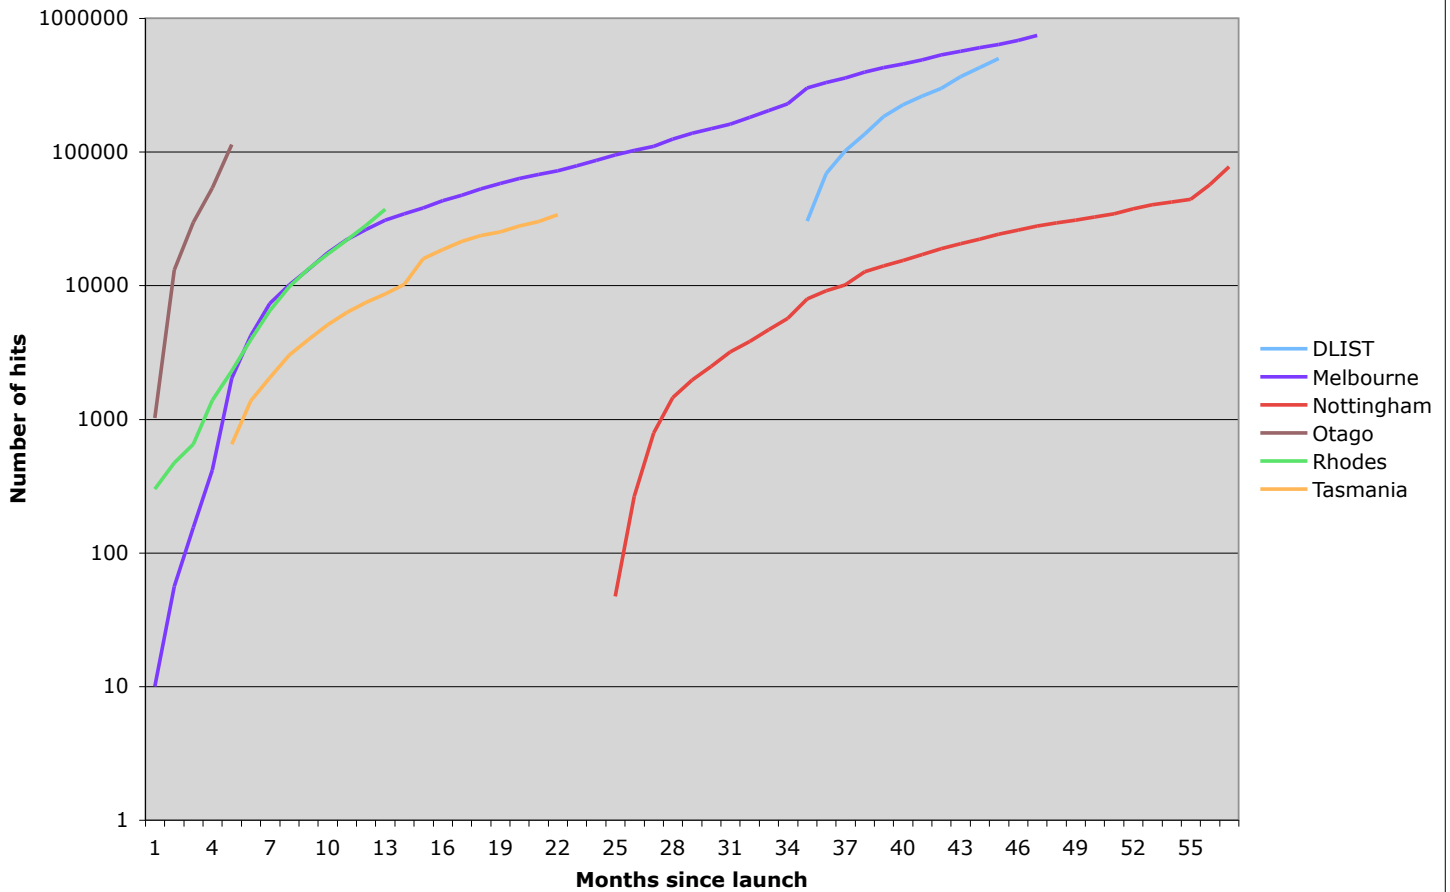

DLIST (USA)

University of Melbourne (AU)

University of Nottingham (UK)

University of Otago (NZ)

Rhodes University (SA)

University of Tasmania (AU)

Hits per Month

Cumulative Hits per Month (log scale)

Normalised Comparison vs. Otago (Otago = 1.0)

Annualised hits per item
Archive size