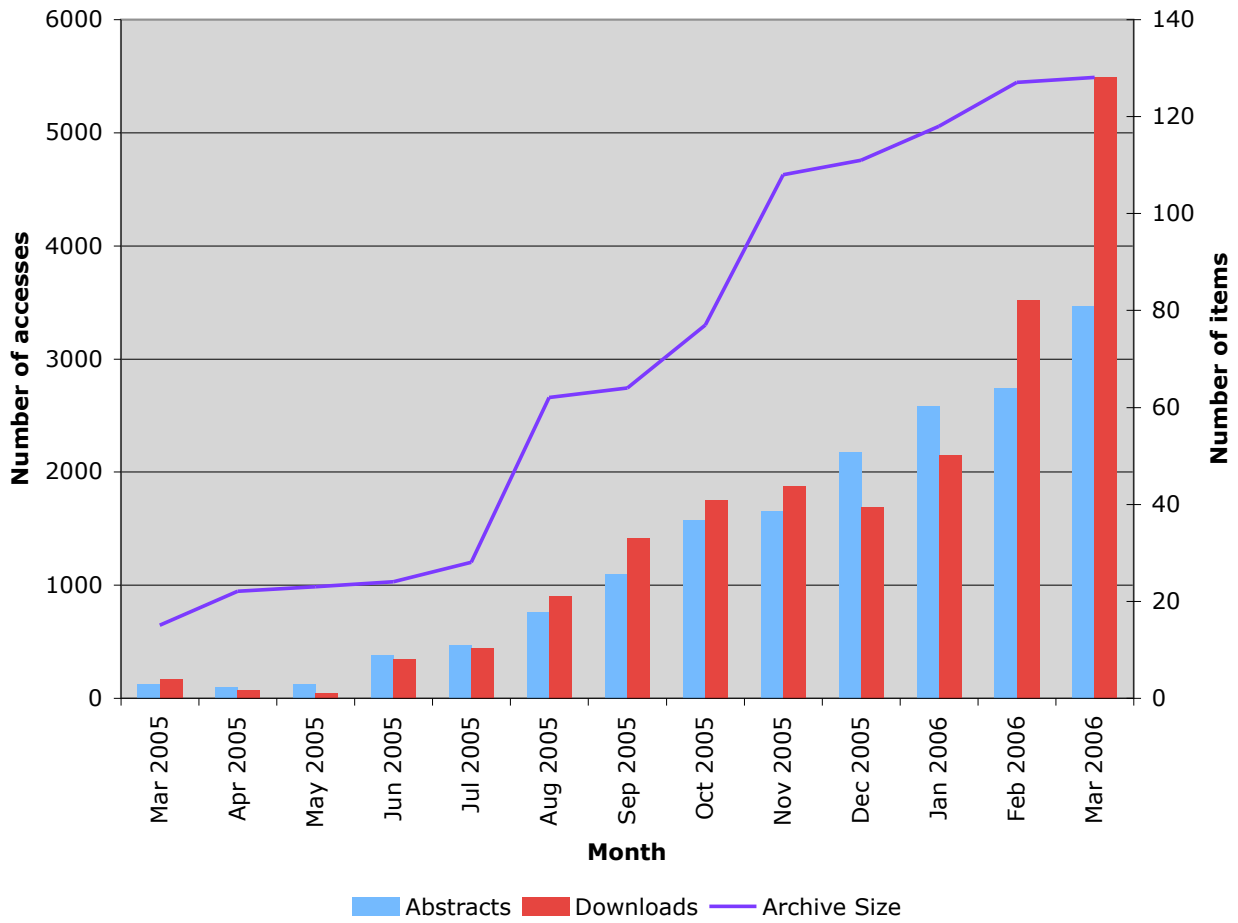

DLIST (USA)

University of Melbourne (AU)

University of Nottingham (UK)

University of Otago (NZ)

Rhodes University (SA)

University of Tasmania (AU)

Hits per Month

Cumulative Hits per Month (log scale)

Normalised Comparison vs. Otago (Otago = 1.0)

Annualised hits per item
Archive size