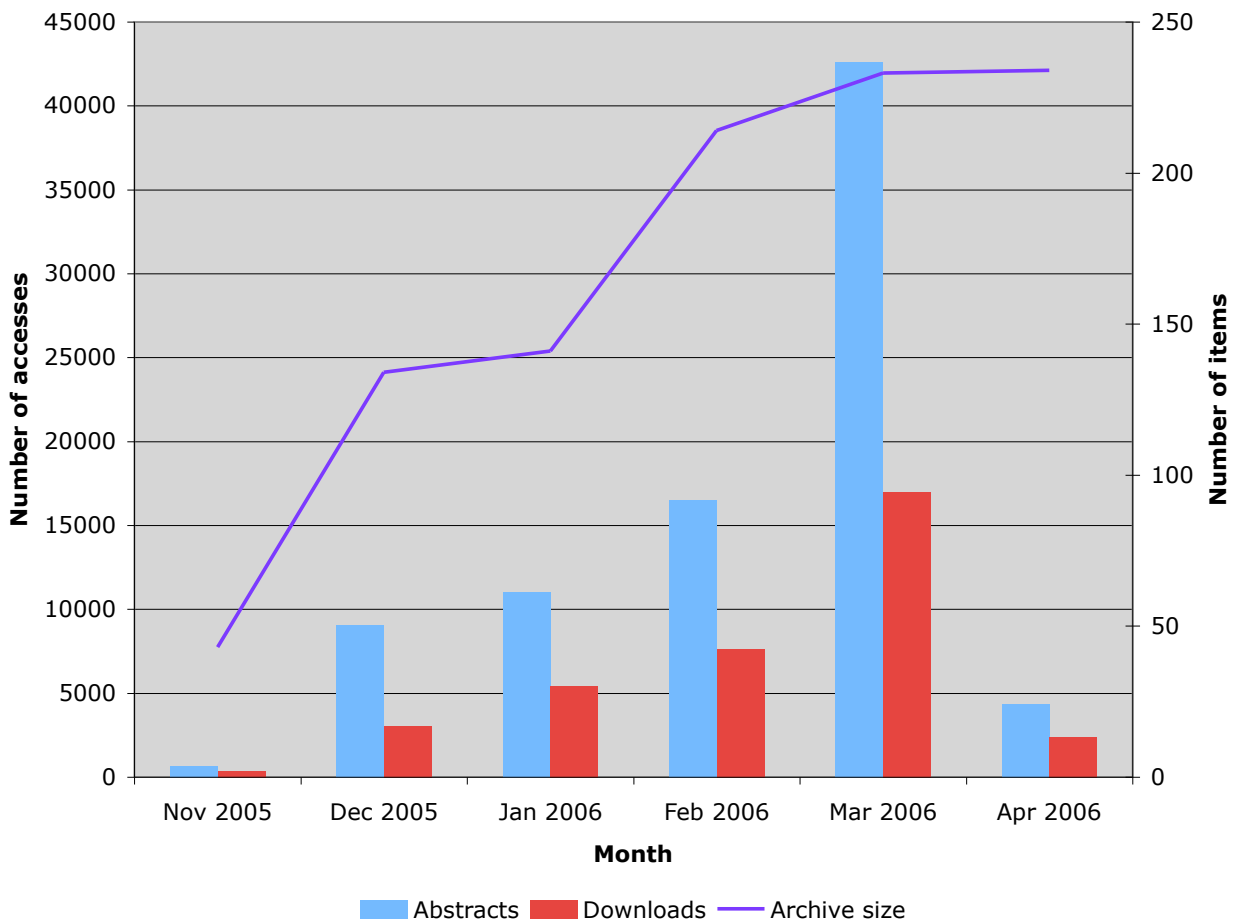

DLIST (USA)

University of Melbourne (AU)

University of Nottingham (UK)

University of Otago (NZ)

Rhodes University (SA)

University of Tasmania (AU)

Hits per Month

Cumulative Hits per Month (log scale)

Normalised Comparison vs. Otago (Otago = 1.0)

Annualised hits per item
Archive size