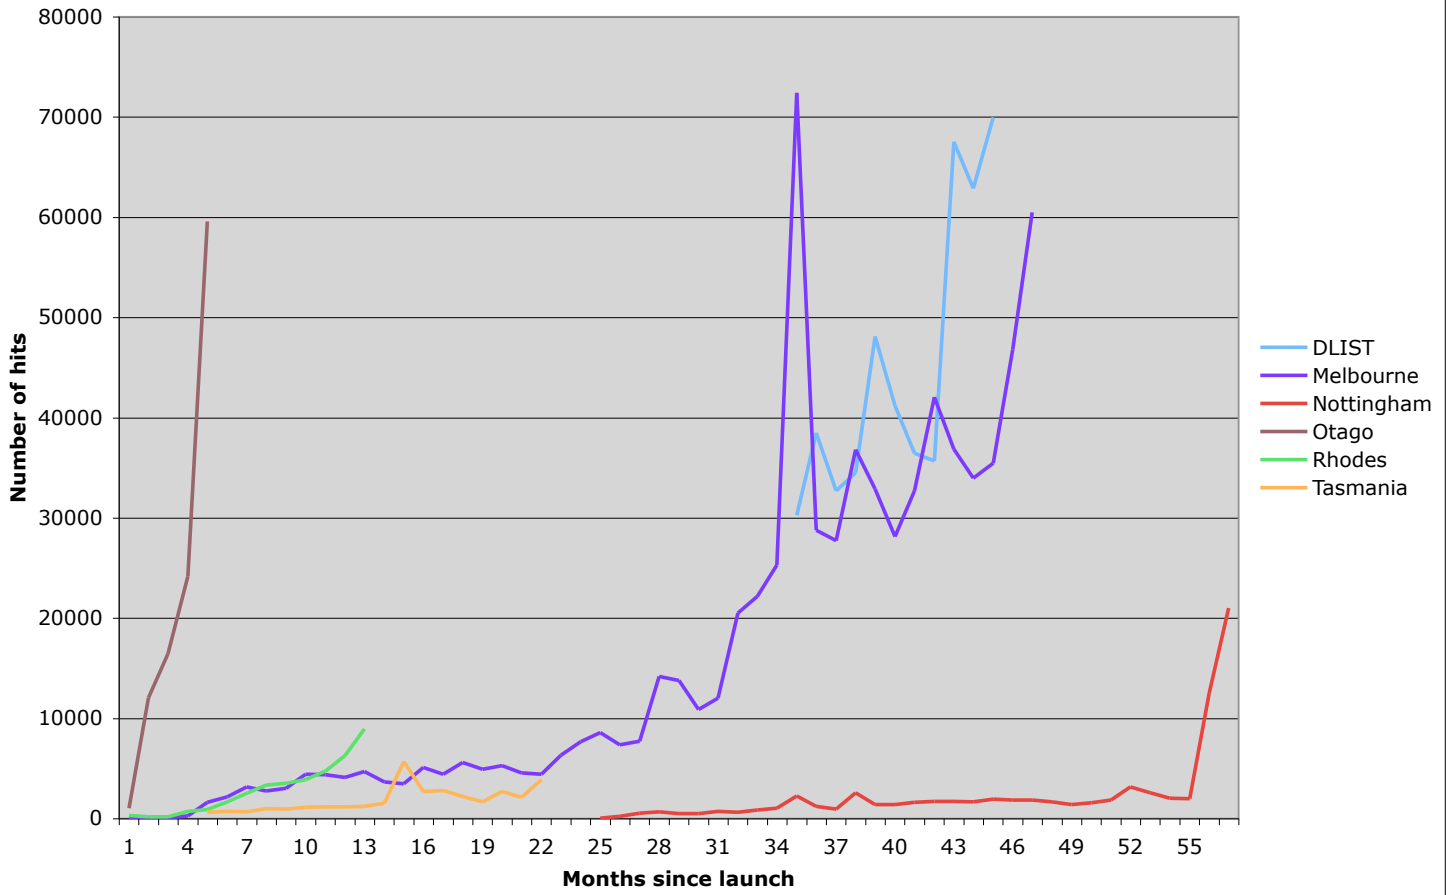

DLIST (USA)

University of Melbourne (AU)

University of Nottingham (UK)

University of Otago (NZ)

Rhodes University (SA)

University of Tasmania (AU)

Hits per Month

Cumulative Hits per Month (log scale)

Normalised Comparison vs. Otago (Otago = 1.0)

Annualised hits per item
Archive size