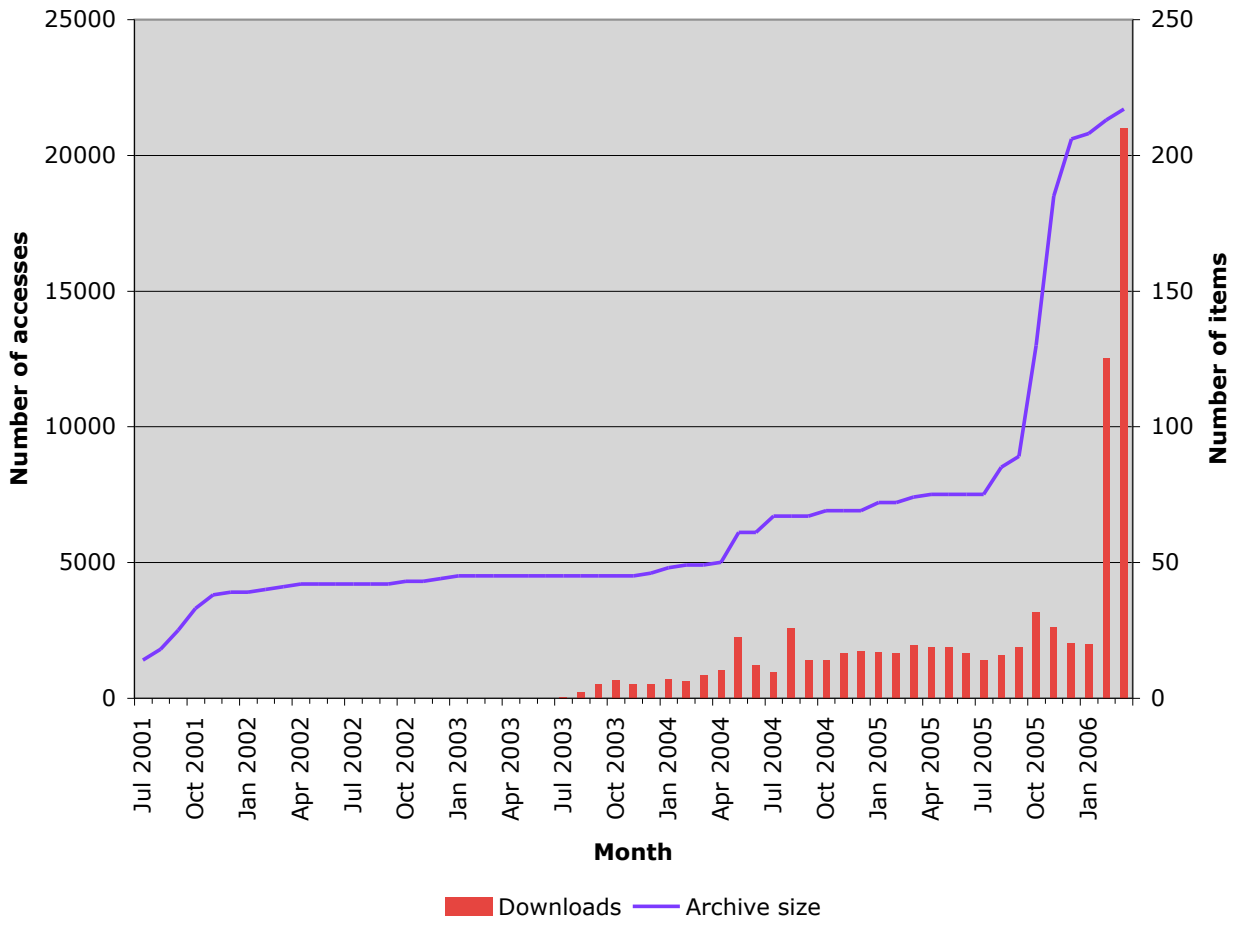

University of Nottingham (UK)