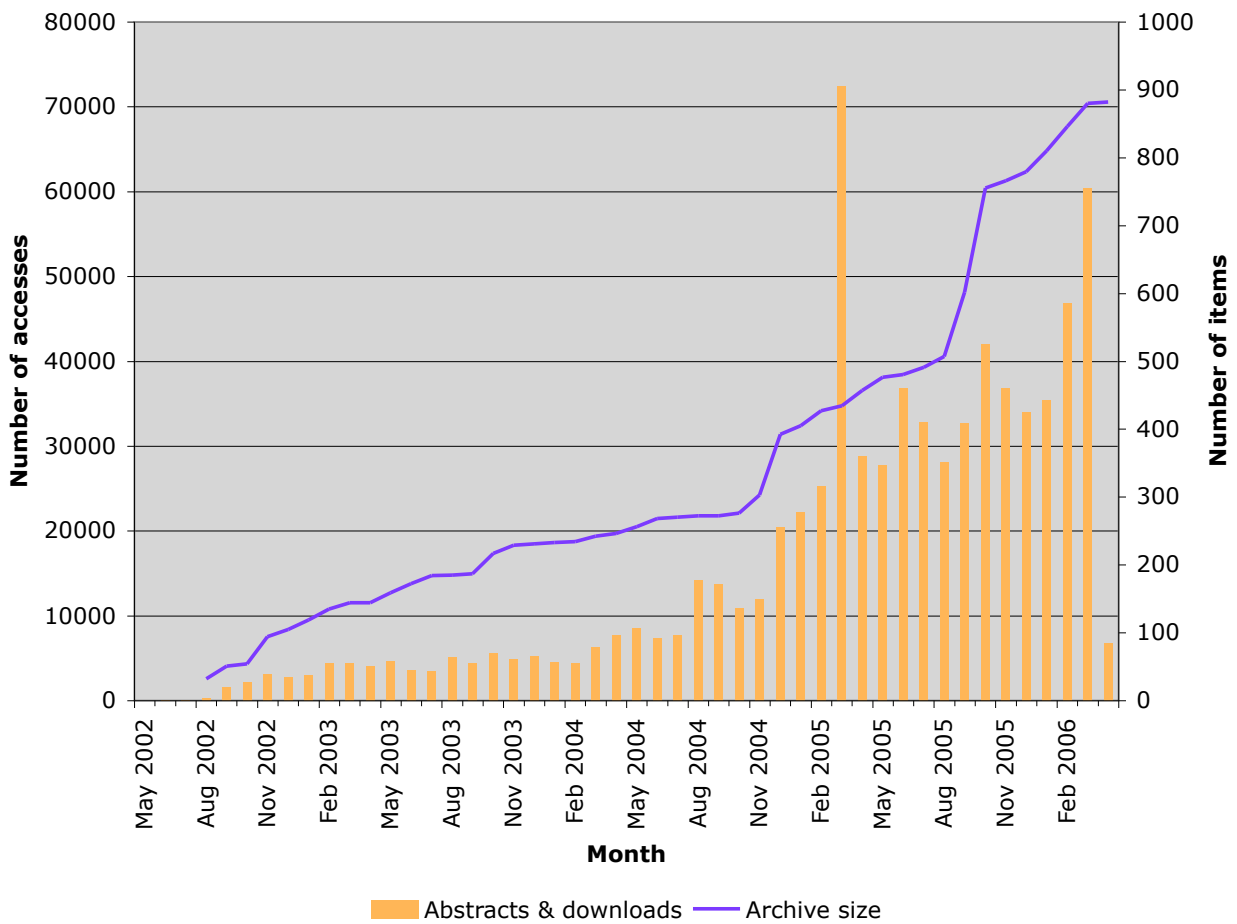

DLIST (USA)

University of Melbourne (AU)

University of Nottingham (UK)

University of Otago (NZ)

Rhodes University (SA)

University of Tasmania (AU)

Hits per Month

Cumulative Hits per Month (log scale)

Normalised Comparison vs. Otago (Otago = 1.0)

Annualised hits per item
Archive size